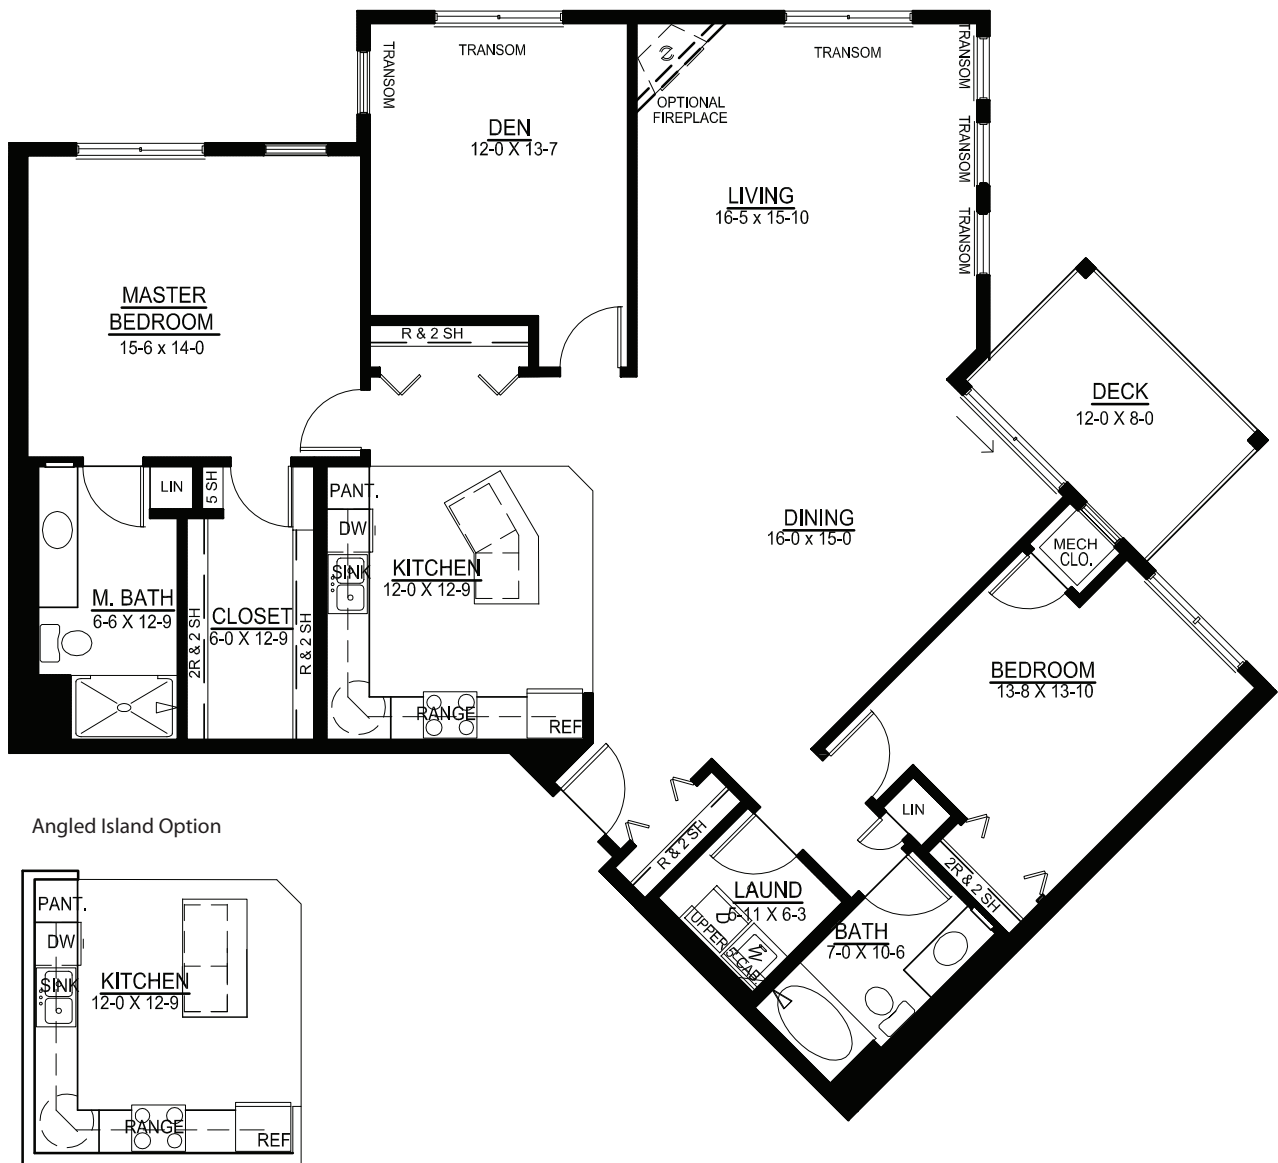

# GALA PLUS 2 BR + DEN

# 1852 SQ. FT.

**APPLEWOOD POINTE**  
MINNETONKA

Actual dimensions may vary due to construction.  
Plans are subject to change without notice.

Angled Island Option