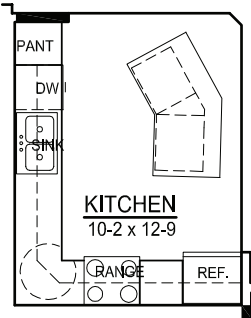

# HONEYCRISP PLUS NORTH #2 2 BR + DEN 1582 SQ. FT.

**APPLEWOOD POINTE**  
MINNETONKA

Actual dimensions may vary due to construction.  
Plans are subject to change without notice.

Angled Island Option

No Window in 3rd Floor Unit